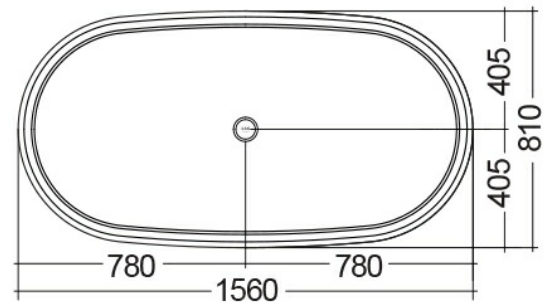

RAK-WASHINGTON - WTBT15681500 - MATT WHITE

Vasche Da Bagno

RAK
CERAMICS

Scheda tecnica

Dimensioni:	1560 x 810 mm
Water capacity:	250 l
Peso:	91 Kg
Colore:	MATT WHITE - 500
Collezione:	RAK-WASHINGTON

Codice	Nome
WTBT15681500	RAK-WASHINGTON FREE STANDING BATHTUB - 156X81

Dimensions: All dimensions in mm. Tolerance of vitreous china & fireclay items: $\pm 5\%$ for below 200mm and $\pm 3\%$ for above 200mm; for all other items tolerance $\pm 1\%$. Note: Due to a continuing development program to improve design and performance, the manufacturer reserves all rights to vary specifications without prior information. Please note accessories are for photographic use only.