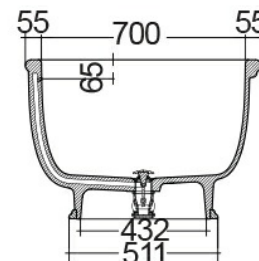

RAK-WASHINGTON - WTBT15681500 - MATT WHITE

Vasche Da Bagno

RAK
CERAMICS

Scheda tecnica

Dimensioni:	1560 x 810 mm
Water capacity:	250 l
Peso:	91 Kg
Colore:	MATT WHITE - 500
Collezione:	RAK-WASHINGTON

Codice	Nome
WTBT15681500	RAK-WASHINGTON FREE STANDING BATHTUB - 156X81

Dimensions: All dimensions in mm. Tolerance of vitreous china & fireclay items: $\pm 5\%$ for below 200mm and $\pm 3\%$ for above 200mm; for all other items tolerance $\pm 1\%$. Note: Due to a continuing development program to improve design and performance, the manufacturer reserves all rights to vary specifications without prior information. Please note accessories are for photographic use only.