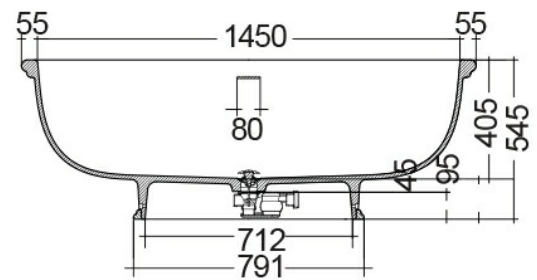

RAK-WASHINGTON - WTBT15681500 - MATT WHITE

Vasche Da Bagno

RAK
CERAMICS

Scheda tecnica

Dimensioni:	1560 x 810 mm
Water capacity:	250 l
Peso:	91 Kg
Colore:	MATT WHITE - 500
Collezione:	RAK-WASHINGTON

Codice	Nome
WTBT15681500	RAK-WASHINGTON FREE STANDING BATHTUB - 156X81

Dimensions: All dimensions in mm. Tolerance of vitreous china & fireclay items: $\pm 5\%$ for below 200mm and $\pm 3\%$ for above 200mm; for all other items tolerance $\pm 1\%$. Note: Due to a continuing development program to improve design and performance, the manufacturer reserves all rights to vary specifications without prior information. Please note accessories are for photographic use only.